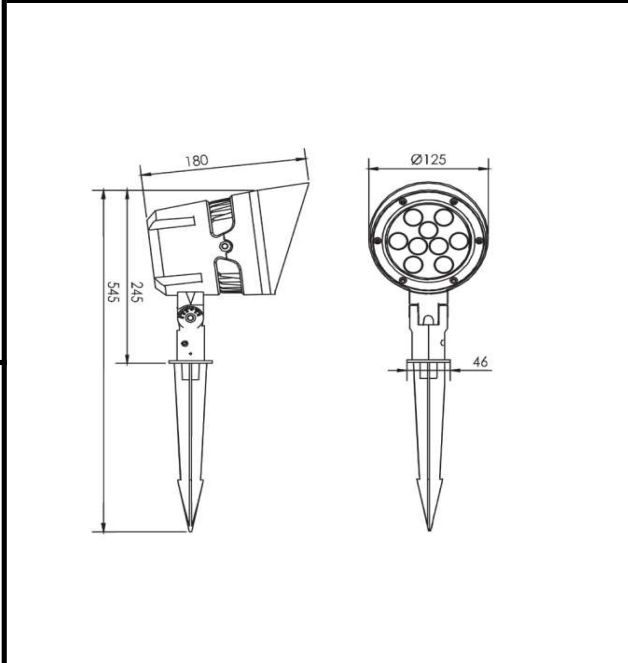

Sovitron Interior Pvt.Ltd.

<b>Model Name</b>	GOTHIC-1104S/DL-OSL-1104SA-9
<b>Description</b>	Flood light

Technical description	Image
-----------------------	-------

<b>Dimension</b>	Dia=125mm L=180mm H=245mm
<b>Frame</b>	Aluminium Die-cast
<b>Color Tempertaure</b>	4000K
<b>Power</b>	11 W
<b>Total Luminous Flux</b>	715 lm
<b>Efficacy</b>	65 lm/W
<b>IP rating</b>	66
<b>Beam angle</b>	5,12.5, 20, 30, 45, 60,15X30,10X60Degree
<b>Color Rendering</b>	≥80
<b>Mounting</b>	Spike Mounted
<b>Optics</b>	Lens & Clear Glass
<b>Dimming</b>	NON-Dimmable
<b>Operating Voltage</b>	220-240 VAC
<b>Standard Lifetime</b>	L70 minimum at 50,000 burning hours

Dimension diagram
-------------------

**Remarks:-**